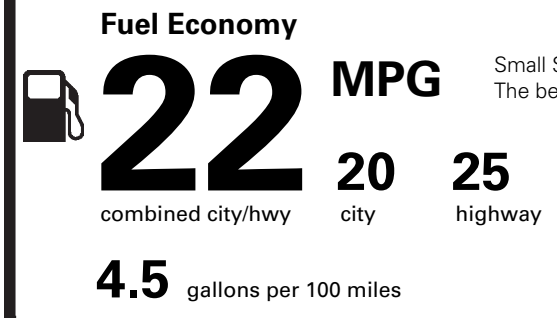

(MSRP)

NO CHARGE
280.00

PRICE INFORMATION

BASE PRICE	\$50,995.00
TOTAL OPTIONS/OTHER	280.00
TOTAL VEHICLE & OPTIONS/OTHER	51,275.00
DESTINATION & DELIVERY	995.00

EPA DOT Fuel Economy and Environment

Gasoline Vehicle

You spend \$1,750 more in fuel costs over 5 years compared to the average new vehicle.

Annual fuel cost \$1,850

Actual results will vary for many reasons, including driving conditions and how you drive and maintain your vehicle. The average new vehicle gets 27 MPG and costs \$7,500 to fuel over 5 years. Cost estimates are based on 15,000 miles per year at \$2.70 per gallon. MPGe is miles per gasoline gallon equivalent. Vehicle emissions are a significant cause of climate change and smog.