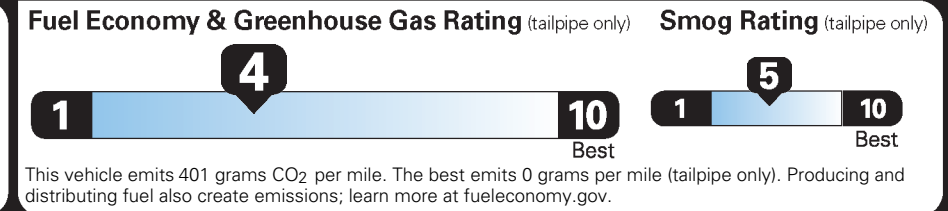

You spend $1,750 more in fuel costs over 5 years compared to the average new vehicle.

Annual fuel cost $1,850

Actual results will vary for many reasons, including driving conditions and how you drive and maintain your vehicle. The average new vehicle gets 27 MPG and costs $7,500 to fuel over 5 years. Cost estimates are based on 15,000 miles per year at $2.70 per gallon. MPGe is miles per gasoline gallon equivalent. Vehicle emissions are a significant cause of climate change and smog.

fueleconomy.gov

Calculate personalized estimates and compare vehicles