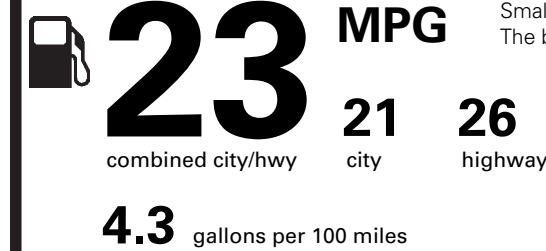

PRICE INFORMATION

BASE PRICE	\$41,040.00
TOTAL OPTIONS/OTHER	275.00
TOTAL VEHICLE & OPTIONS/OTHER	41,315.00
DESTINATION & DELIVERY	995.00

EPA DOT Fuel Economy and Environment

Gasoline Vehicle

Fuel Economy