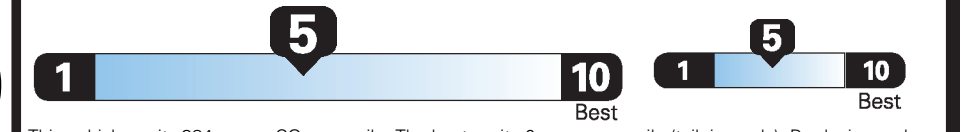

Small SUVs range from 16 to 120 MPG. The best vehicle rates 136 MPGe.

You spend \$1,250

more in fuel costs over 5 years compared to the average new vehicle.

Annual fuel cost \$1,750

Fuel Economy & Greenhouse Gas Rating (tailpipe only) Smog Rating (tailpipe only)